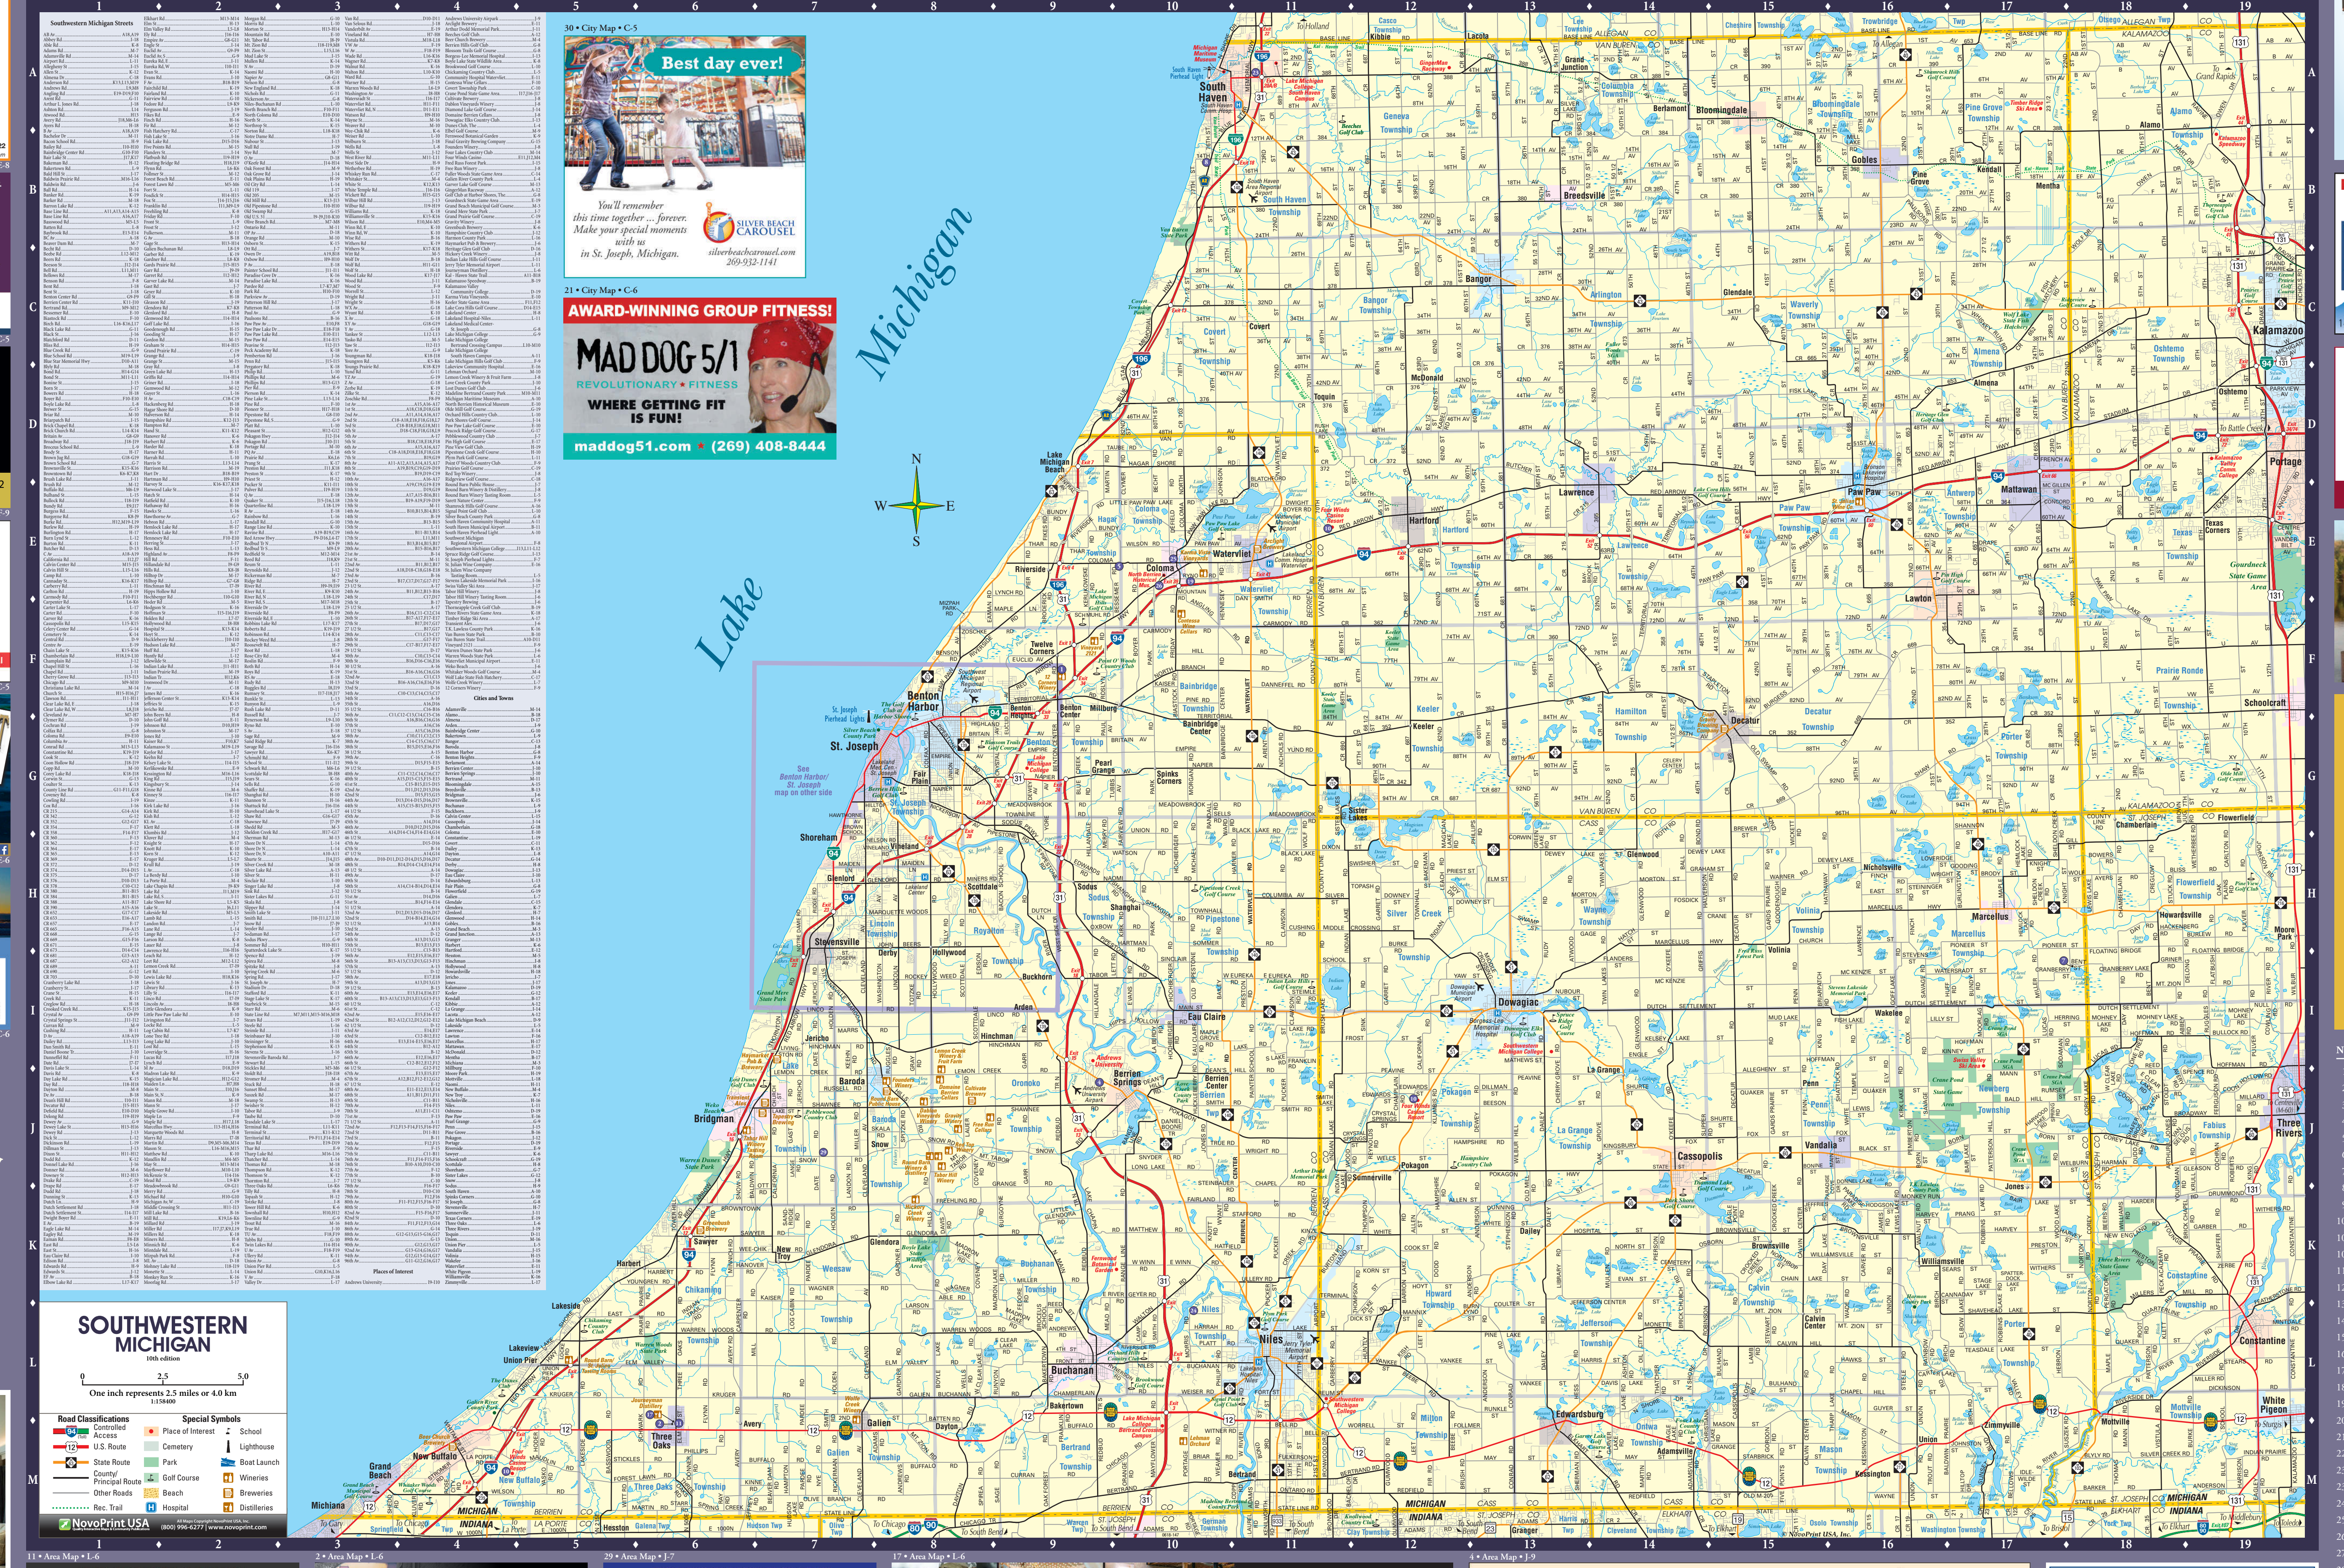

DeGrandchamp FARMS
76241 14th Avenue South Haven, MI 49090 (269) 637-3915
www.degrandchamps.com
Open 7 days a week 8am - 6pm • July-August
BLUEBERRIES • CRANBERRIES • FARM MARKET • NURSERY

Great Lakes Eye Care
FULL SERVICE FOR YOUR EYES.
Specialty contact lenses • No stitch cataract surgery • Specialty lens implants
Laser vision correction • Full services for children to geriatrics
www.greatlakeseyecare.com
Mon-Fri 7:30AM-4:30PM • Open Mon-Fri 8:00AM-5:30PM
269-428-3300
2848 Niles Road • St. Joseph, MI 49085

Your Ticket to the Best West Michigan Adventure
AMTRAK MIDWEST
AmtrakMichigan.com

Family Fun Starts Here.
KRENEK RV SUPER CENTER
RV SALES RENTALS SERVICE PARTS
"You can see it from the Highway!"
Exit 39 off of I-94 Coloma
Next to McDonald's
6542 Ryno Road Coloma, MI 49038

GoRVing
What Will You Discover?
1-800-543-8267
www.KrenekRV.com

Building a great place to live... to work... to do business
North Berrien Community Development
Coloma Waterliet Area Chamber of Commerce
142 Badt Drive • PO Box 1028 • Coloma, MI 49038 • 269-468-4430

COMFORT SUITES
Southwest Michigan's Gold Award Winning Hotel for Comfort
St. Joseph / Stevensville
2633 W. Marquette Woods Road • Stevensville, MI 49127
(269) 428-4888 • www.choicehotels.com

CRANBERRY LAKE CAMPGROUND
10301 BENT STREET • MARCELLUS, MI 49067
(269) 646-5336 • CAMPGROUND@CRANBERRYLAKE.COM

SHOP LOCAL
SUPPORT YOUR COMMUNITY

FROEHLICH'S Bakery Deli Catering
Three Oaks
www.threeoaksbakery.com

the acorn
107 Generations Drive, Three Oaks, MI 49128
269-756-3879 | acorntheater.com

SHULER Dairy Farms
Robotic Milking, Tours & Ice Cream
WWW.SHULERDAIRYFARMS.COM | 269-326-0366
10823 DATE RD. BARODA, MICHIGAN

JOURNEYMAN Distillery
A FAMILY FRIENDLY DESTINATION LIKE NO OTHER!
THREE OAKS, MI | 269.820.2050
JOURNEYMANDISTILLERY.COM

Berrien County Youth Fair
www.bcyf.org 269-473-4251
Visit us on Facebook - Berrien County Youth Fair
9122 U.S. Hwy. 31 Berrien Springs, MI 49103
Join us in 2020 as we celebrate 75 years!
2018 August 13 - 18
2019 August 12 - 17
2020 August 17 - 22

SOUTHWESTERN MICHIGAN TOURIST COUNCIL
2300 Pipestone Road | Benton Harbor, MI 49022 | 269.925.6301
www.swmichigan.org