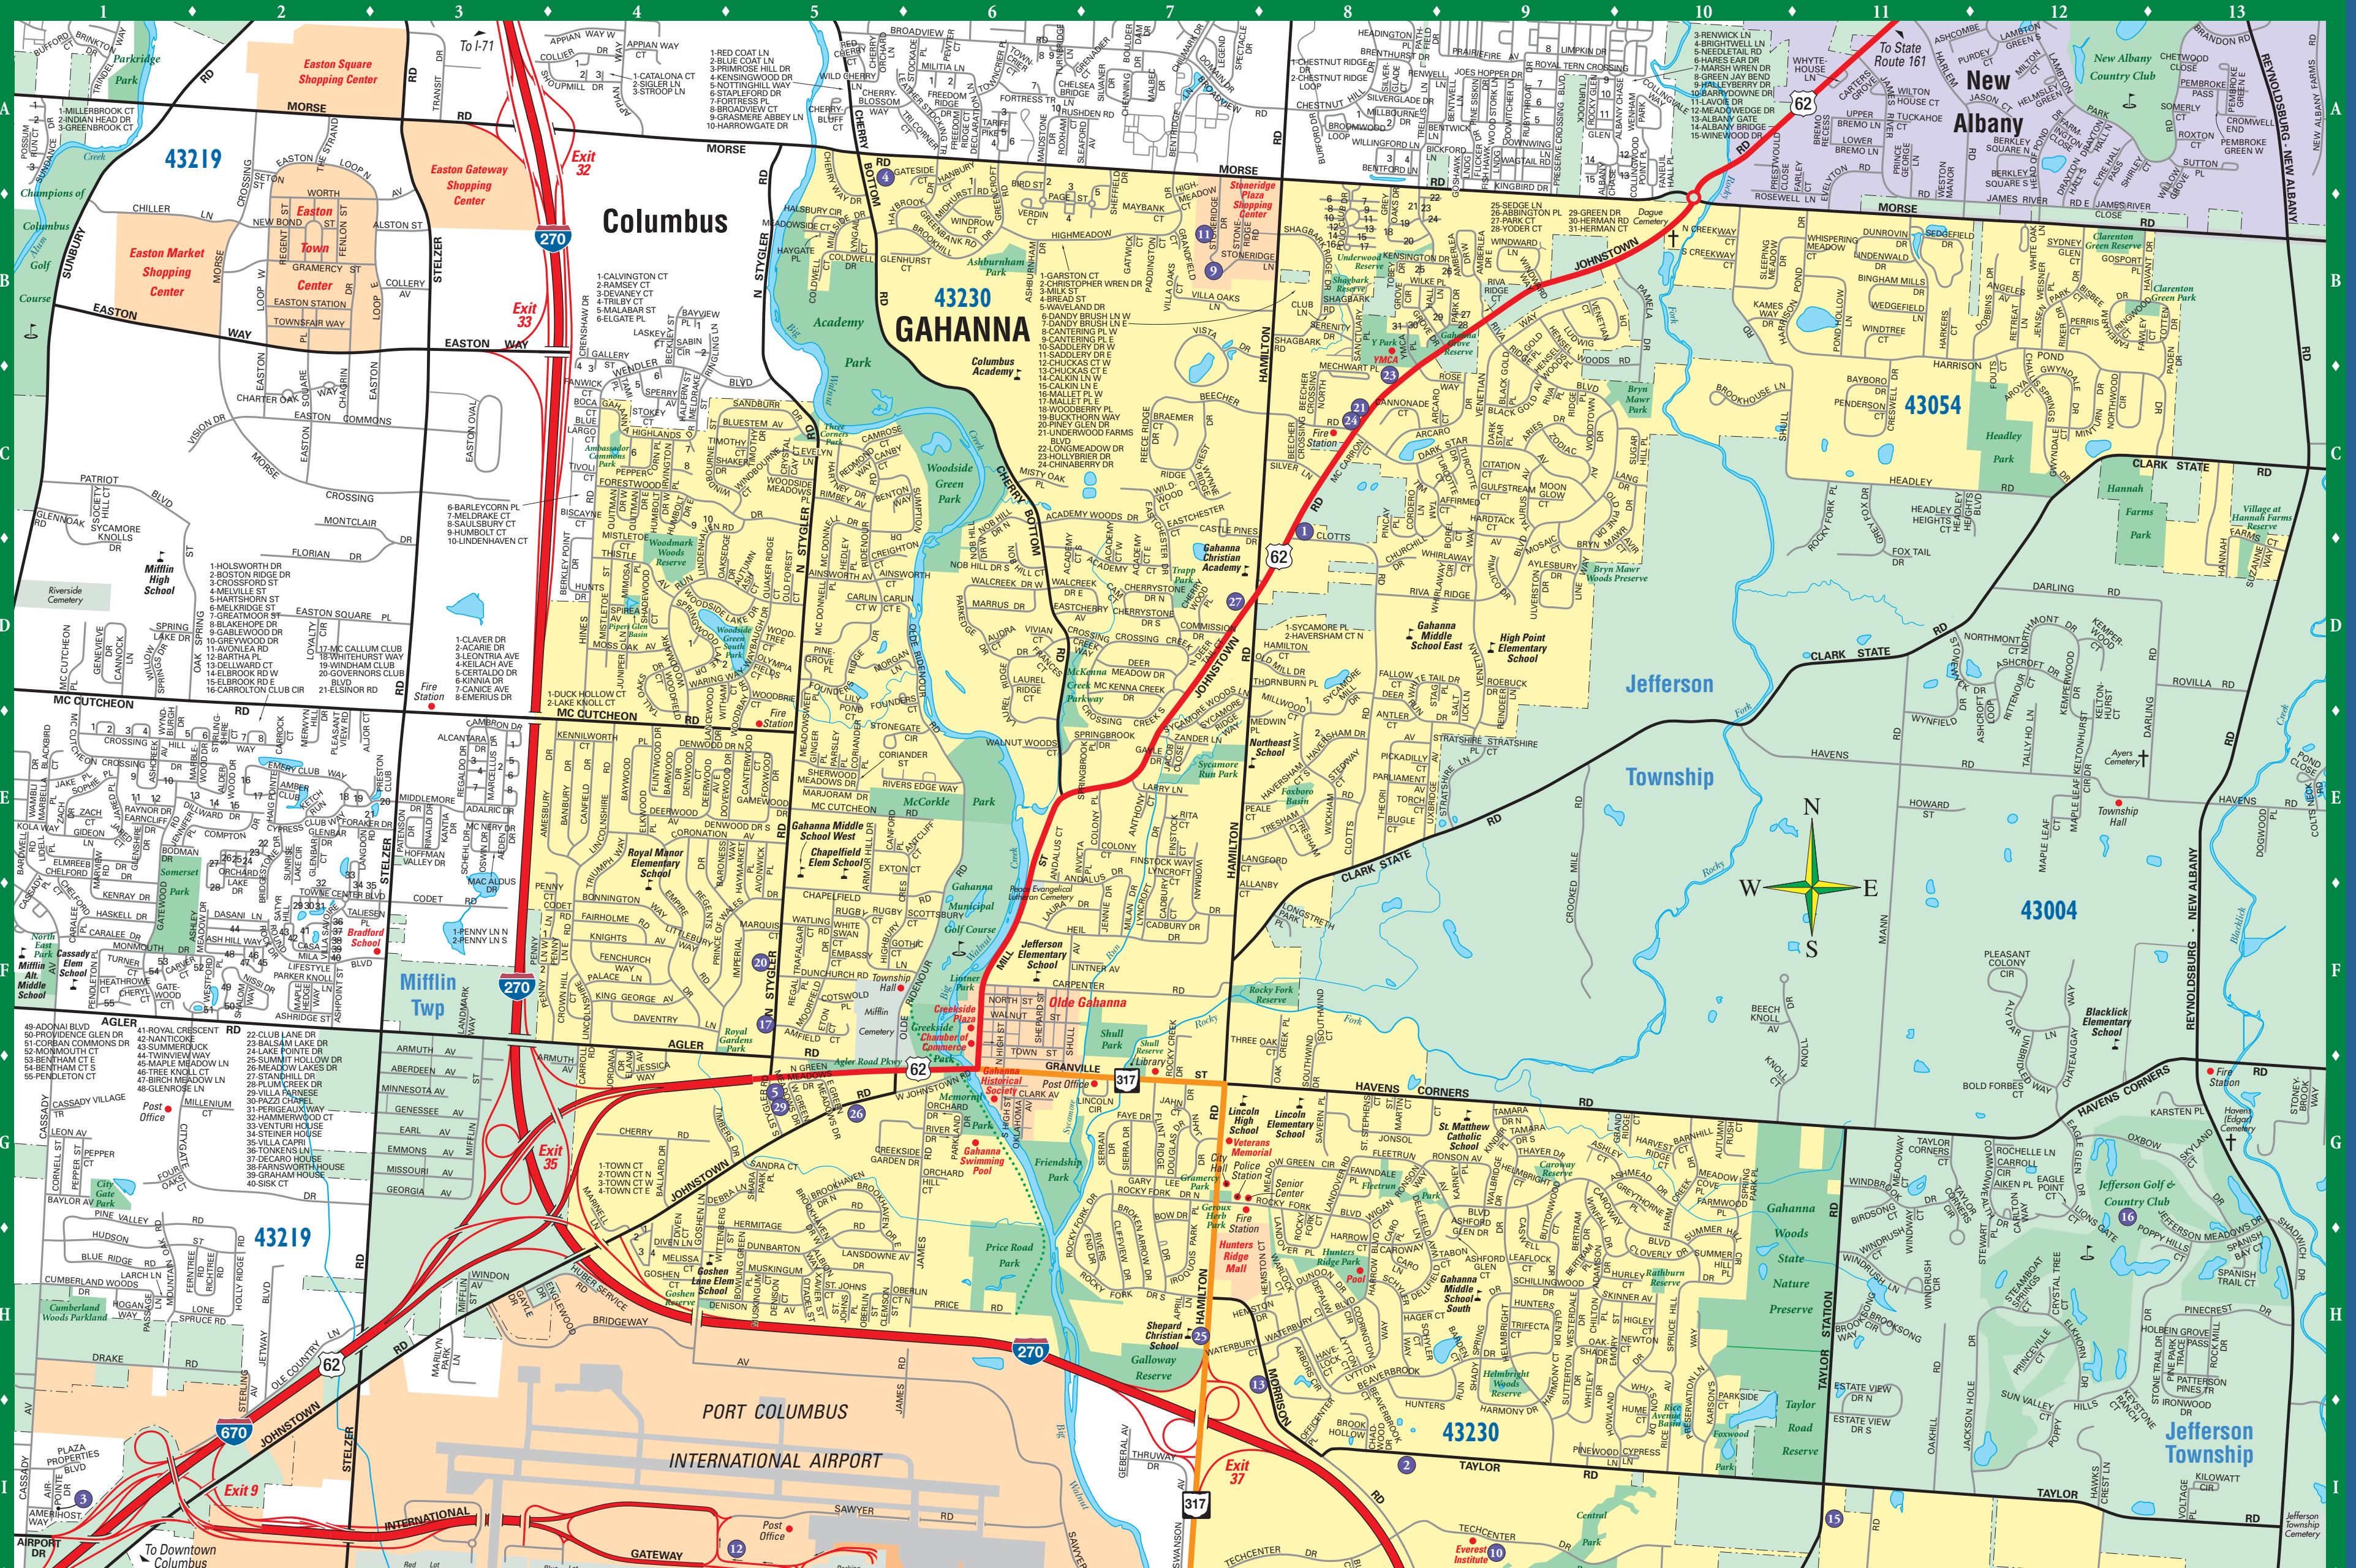

Auto • Home • Business • Life

detwilerbrofford
dbi
Insurance

Erie
Insurance

116 Granville Street, Suite 200 • Gahanna, Ohio 43230
(614) 471-4888 • www.dtwilerinsurance.com

Uplifting & Encouraging!

104.9
the River
1049THERIVER.COM

GAHANNA'S LARGEST FULL SERVICE PRINTER!

Minuteman Press
WE DESIGN, PRINT & PROMOTE...YOU!

Printing • Copying • Design • Mailing • Promos

614-337-2334
gahanna.minutemanpress.com

286 Lincoln Circle • Suite C • Gahanna • Ohio 43230
(at Granville and Lincoln Circle by Heads Turn Salon)

Microbrewery & The Gastropub

PIGSKIN BREW CO
Olde Gahanna

286 Lincoln Circle • Suite C • Gahanna • Ohio 43230
(at Granville and Lincoln Circle by Heads Turn Salon)

GRIN
Gahanna Residents In Need

(614) 214-4747 • grin@grin4gahanna.org
www.grin4gahanna.org

OUR SERVICES
Food Pantry
Clothing
Utility/Rent Assistance
Summer Lunch Club
Back to School Fair
Holiday Assistance
Additional Resources

Upscale Resale
Furnishings

Have something to sell?
Email sales@upscaleresalefurnishings.com

Want coupons and sales updates?
Email sales@upscaleresalefurnishings.com to join our mailing list!

www.upscaleresalefurnishings.com

What Delivers Great ROI & is Great for the Environment?

SENDING FLOWERS AND PLANTS

Call-or-Click
614.626.2260
DonyasFlorals.com

Use Code:
FREEDELIVERY

* Services entire Gahanna area

HISTORIC OLDE GAHANNA
Public Parking Area

Interactive Map:
www.1001-map.com/gahanna.map

Map showing the historic area of Gahanna with a grid and various landmarks like Lintner Park and the Gahanna Golf Course.

Whitehall
43213

Map showing the Whitehall area with streets like Hamilton and Taylor.

Whitehall Community
43213

Map showing the Whitehall Community area with streets like Hamilton and Taylor.

GAHANNA OHIO
2nd edition
One inch represents 0.33 miles or 0.53 km
1:21,000

Road Classifications

- Controlled Access
- U.S. Route
- State Route
- Principal Route
- Other Roads

Special Symbols

- Place of Interest
- School
- Park
- Golf Course
- Cemetery

NovoPrint USA (800) 996-6277 www.novoprint.com

WesBanco
By all accounts, better.

Gahanna Banking Center 116 S. Sygler Road | Gahanna, OH 43230
614-475-6162 | www.wesbanc.com

SCHOEDINGER FUNERAL & CREMATION SERVICES
NORTHEAST CHAPEL
1051 E. Johnston Road • Gahanna, OH • (614) 939-4558
WWW.SCHOEDINGER.COM

Are you on it?
GAHANNA TV

www.GahannaTV.com

SUNRISE SENIOR LIVING

775 E. Johnston Road • Gahanna, OH 43230
(614) 418-9775
www.SunriseSeniorLiving.com

Love Learning
TOUR OUR SCHOOL TO LEARN MORE.

Primrose School of Johnston Road
614.775.0899

National Church Residences
Excellence Through Transformative Lives

Skilled Nursing • Rehabilitation
Affordable Assisted Living

(614) 475-8778
167 N. Sygler Road • Gahanna, Ohio 43230

WWW.NATIONALCHURCHRESIDENCES.ORG

OLD SCHOOL LEARNING ACADEMY LLC
Early Childhood Education Center

"Old School Values with a Modern Day Focus"
ENROLLING CHILDREN AGES 6 WEEKS- 12 YEARS OLD
www.oldschoolllearningacademy.com
oldschoolllearningacademy@yahoo.com

1075 East Johnston Rd | Gahanna, OH 43230 | (614) 741-4084

BUFFALO WILD WINGS
WINGS, BEER, SPORTS™

1380 CHERRY BOTTOM ROAD • GAHANNA, OH 43230 • 614-478-7972
WWW.BUFFALOWILDWINGS.COM

You put your family first.
Don't you deserve a financial advisor who puts you first?

At Edward Jones, your goals are our priority. That's why your financial advisor will meet with you face-to-face to talk about what's most important to you and your family. From there, you'll work together to create an investment strategy to help you work toward your goals.

Join the nearly 7 million investors already working with an Edward Jones financial advisor.

Expressions floral design studio

Your LOCAL florist professionals!

expressionsfloraldesign.com
1247 N. Hamilton Road / Columbus, OH / (614) 858-0444

Sunrise Masonic Lodge
No. 783

FREE & ACCEPTED MASONS

1ST MEETINGS
1st & 3rd
Tuesday @ 7pm

211 W. Johnston Rd
614.736.9905

THE IRWIN ACADEMY OF IRISH DANCE

Teaching Irish step dance in a safe and effective learning environment while encouraging children and adults to enjoy and appreciate Irish culture

620 Taylor Station Road
Gahanna, OH 43230
614.325.5270

WWW.IRWINACADEMY.COM

(440) 892-4900

COMMERCIAL OFFICE SPACE LEASING AVAILABLE

735 TAYLOR ROAD • OFFICE COMPLEX
GAHANNA, OH