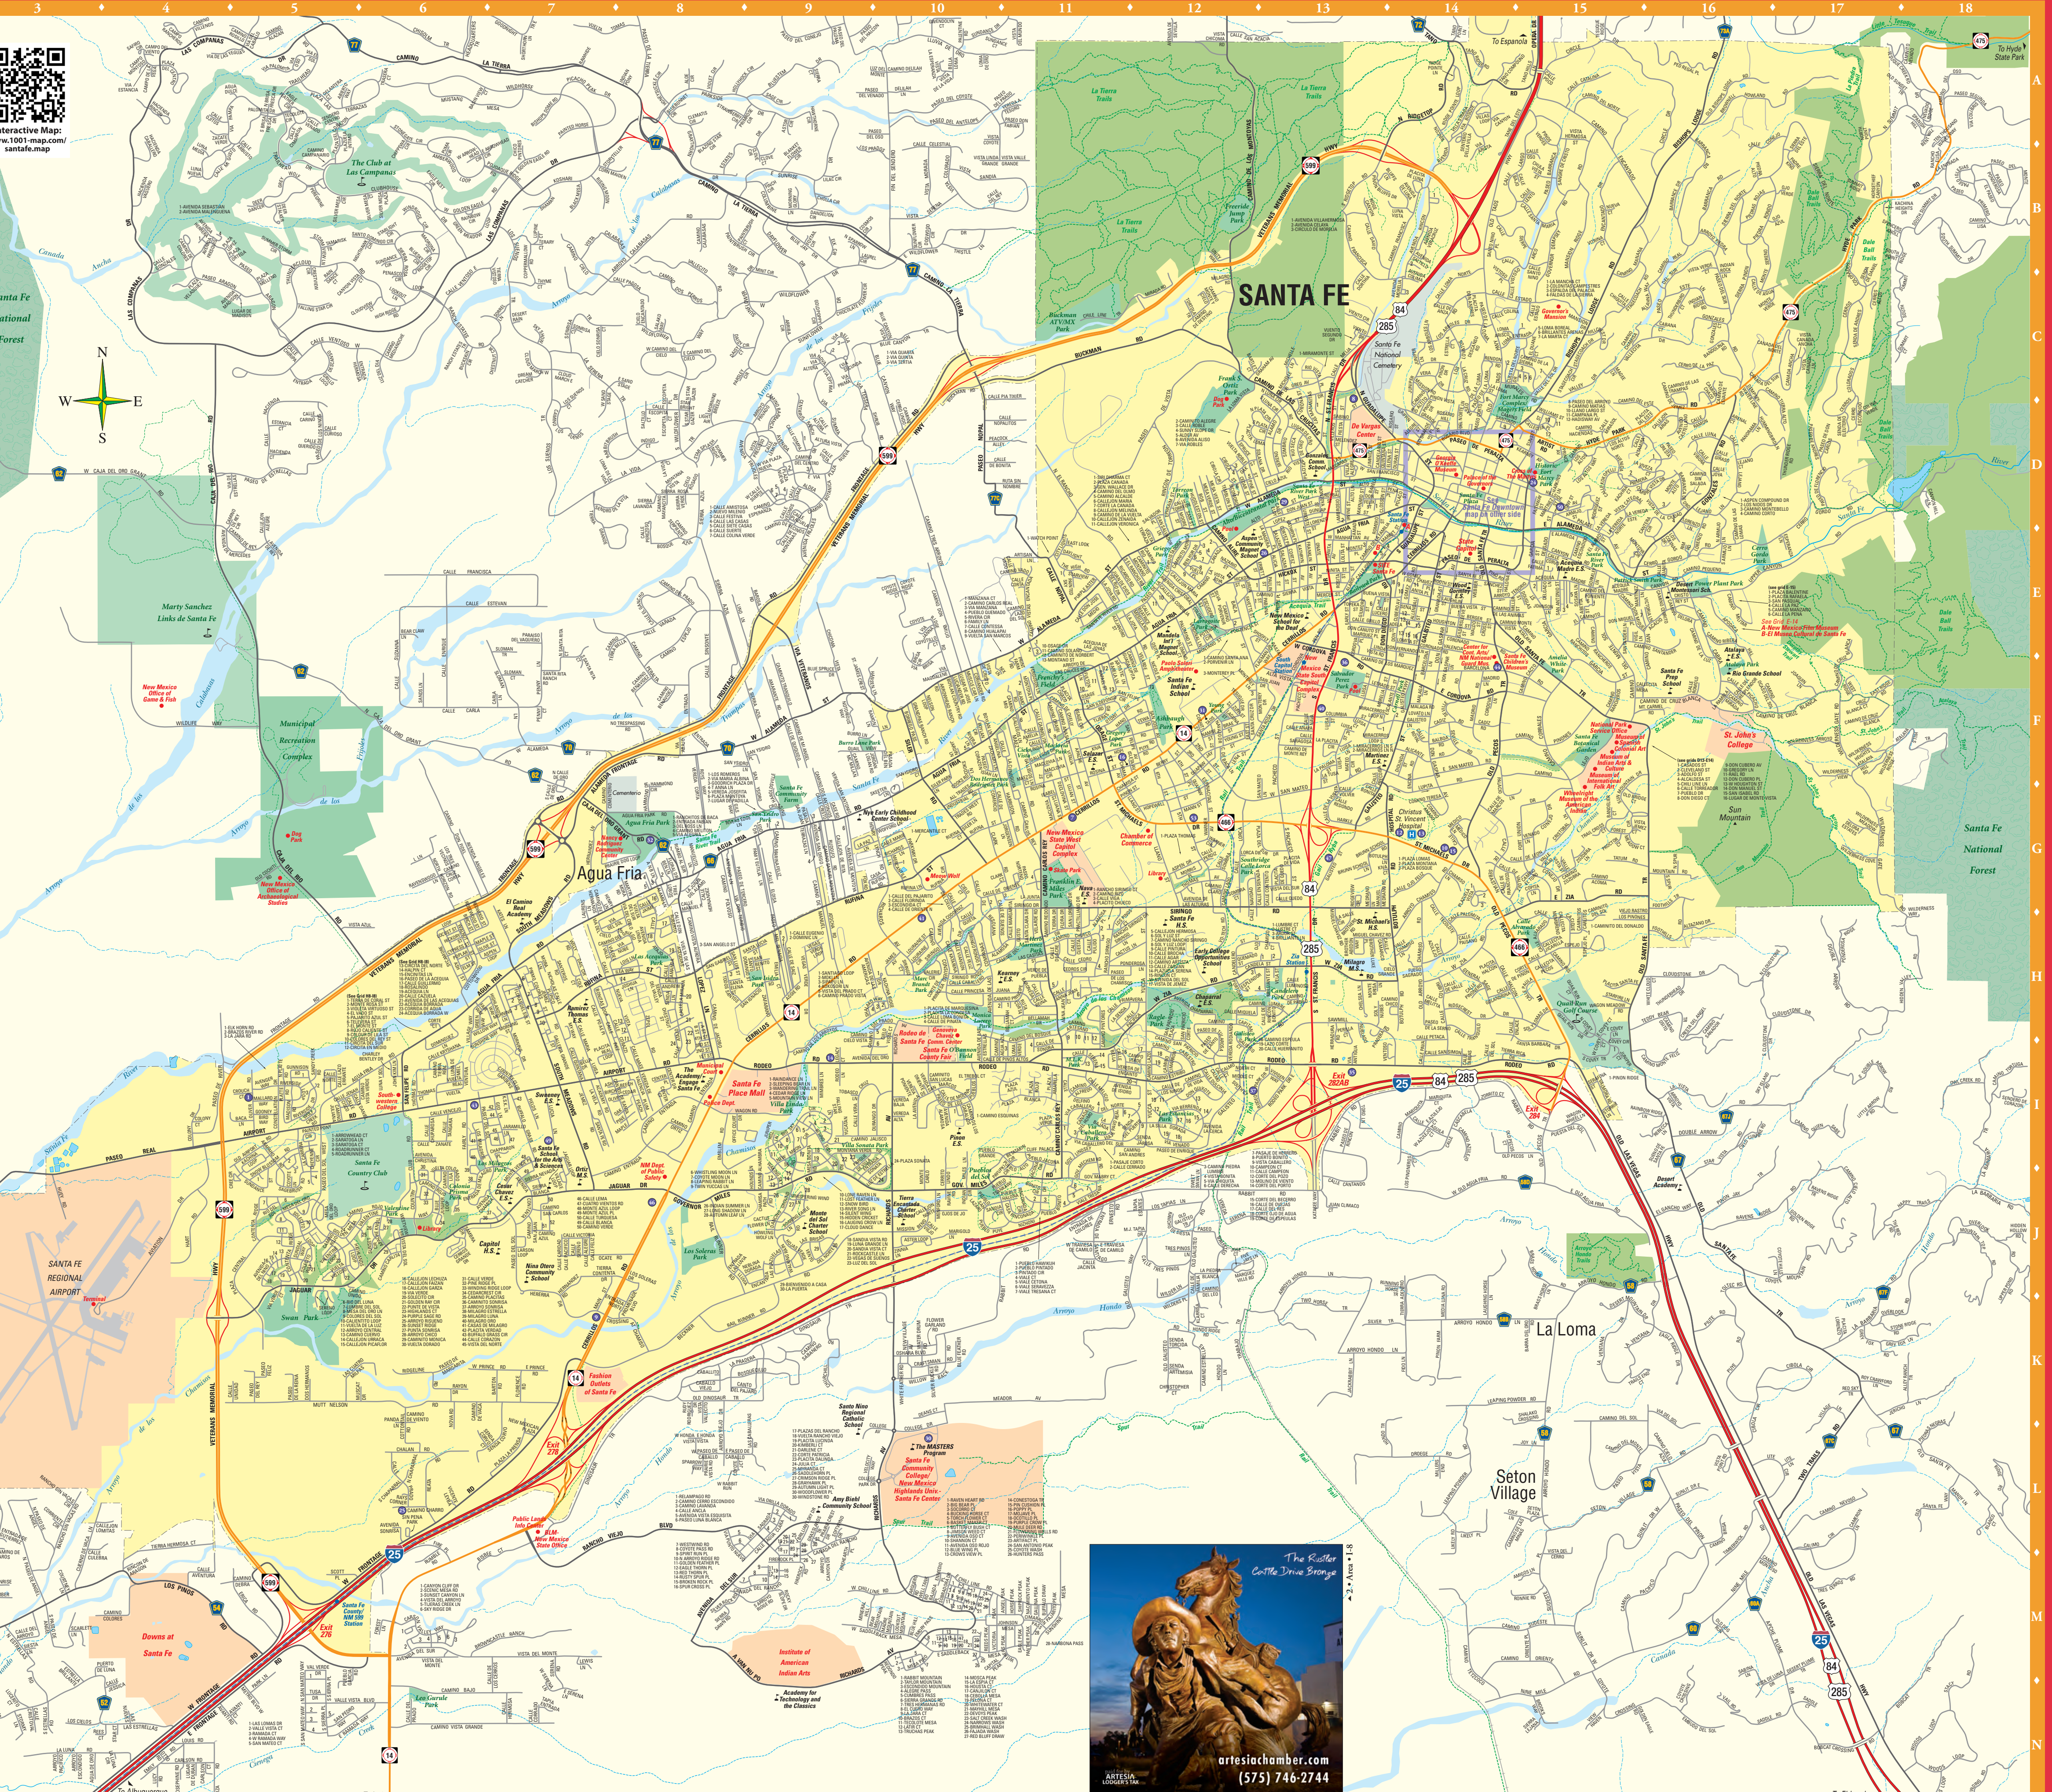

CASAS de Santa Fe

Vacation & Long Term Rentals • Property Management

505.466.3666 • www.casasdesantafe.com

BIKE & SPORT

505-820-0809
nmbikensport.com

504 W CORDOVA ROAD • SANTA FE, NM 87505

CHRISTUS ST. VINCENT

We've got all your family's health care needs covered.

To schedule an appointment for Pediatrics or Family Practice call (505) 913-3000

URGENT CARE
Entrada Contenta Health Center
(505) 913-4180
DeVargas Health Center
(505) 913-4664

For information on our 27 specialty outpatient locations, visit us at www.stvin.org

CHRISTUS ST. VINCENT

BERKSHIRE HATHAWAY HomeServices
Santa Fe Real Estate

Robyn Tyra
Associate Broker

433 Paseo de Peralta, Suite 200
Santa Fe, NM 87501
Mobile: (505) 310-5464
Office: (505) 982-0330
Email: robyn.tyra@outlook.com
www.robintyra.com

SANTA FE AREA NEW MEXICO
1st edition

0 0.5 mi. 1 mi.
One Inch Equals 0.50 mi. or 0.8 km
1:13,680

NovoPrint USA
www.novoprintusa.com

Cowgirl Santa Fe

WINNER!!!
BEST GREEN CHILE IN NEW MEXICO
-USA TODAY 10 best

GREAT FOOD AND DRINK SINCE 1993

505-982-2446
319 S GUADALUPE ST
www.cowgirlSantaFe.com

SAMSVILLE GALLERIES

113 East Water Street
Suite 101

66 E. San Francisco St
Plaza Galleria #12-13

End of the Trail Gallery

Fine Art Gallery
Featuring Western-Style
Paintings and Sculptures

218 Old Santa Fe Trail
Santa Fe, NM 87501
endofthetrailgallery.com
505.982.8711

La Cieneguilla

Dancers at Santa Fe

deBella
Fine Gems & Jewelry Arts

Joseph DeBella, GG • 213 W. San Francisco • Santa Fe
debellajewelry.com • 505-795-7497 • @debella_jewelry

THE SANTA FE FLEA MARKET AT BUFFALO THUNDER

17751 HIGHWAY 285 NORTH
10 miles north of Santa Fe on 285B, 2 miles across the highway from the Buffalo Thunder Resort

(505) 737-9311

NEW MEXICO SPORTS & FITNESS CENTER

WWW.NMSPORTSANDFITNESS.COM

2954 RODEO PARK DRIVE WEST | SANTA FE, NM 87505 | 505.795.7742

SANTA FE CHILDREN'S MUSEUM

An exploratory space for children of all ages!
1050 OLD PECOS TRAIL
505.989.8359

santafechildrensmuseum.org

Eternal Perfection

DIVA

Diva Diamonds & Jewels

78 E. San Francisco St.
Santa Fe, NM 87501

505.988.1561
505.603.0191 cell
www.SantaFeDiva.com

artesiachamber.com
(575) 746-2744

The Easter Cattle Drive Statue